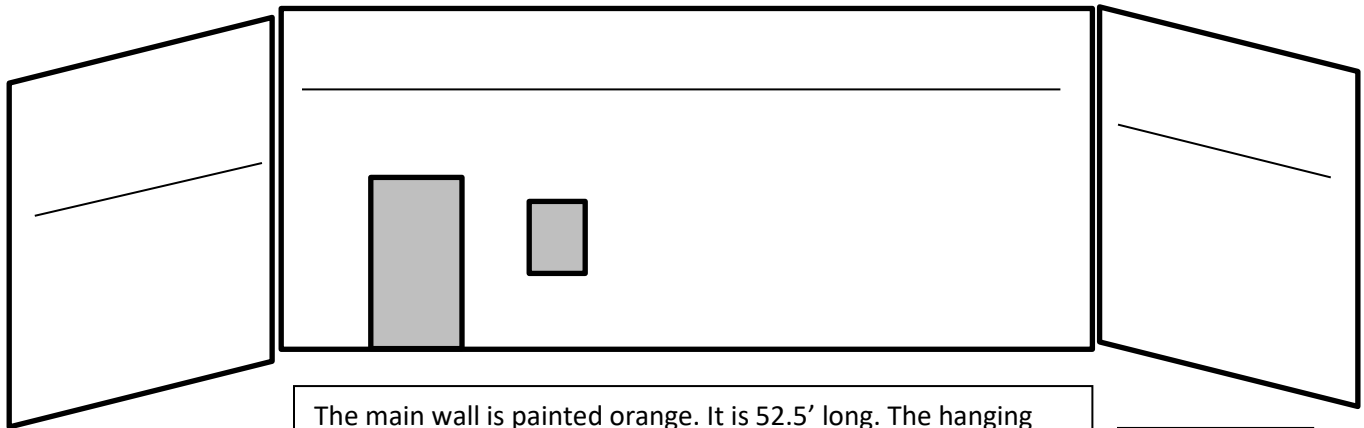

OSU Orange Wall Gallery Dimensions and Layout

Student Union Basement

This short wall is painted dark brown. It is 75" wide. The hanging support is 80" from the floor.

The main wall is painted orange. It is 52.5' long. The hanging support is 98" from the floor. It has a 36" door on the left side. There is 36" of space between the door and the north wall. This wall also includes a Plexiglas frame for artist info. It is 19"x24". The left edge of the frame is 30" to the right of the door.

This short wall is painted dark brown. It is 72.5" wide. The hanging support is 85" from the floor.

(Movable) Couches and tables are scattered throughout the space but are kept at least 6' away from the walls.